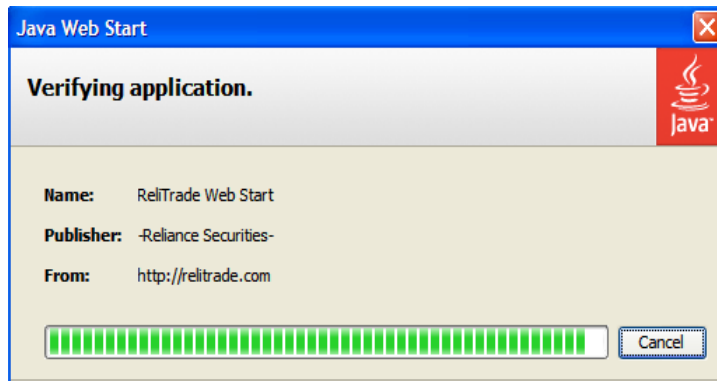

4. Proses Download Aplikasi