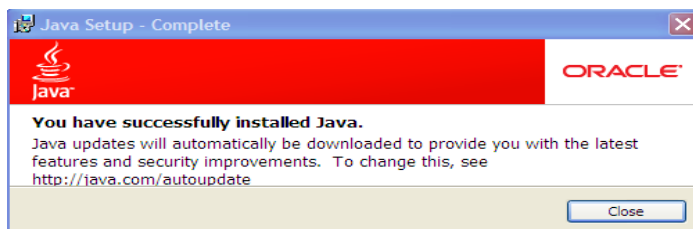

h. Successful Installed Java