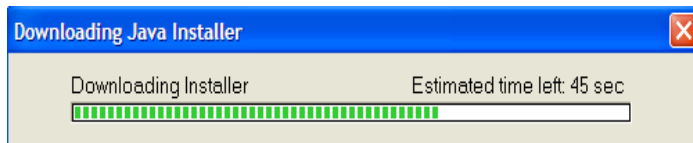

Download Java for Windows

Recommended Version 6 Update 22 (filesize: ~ 10 MB)

- c. Save File (Click Sava File)

d. Proses Download

e. Pop-Up license agreement (Click Install)

f. Download Proses

g. Proses Install