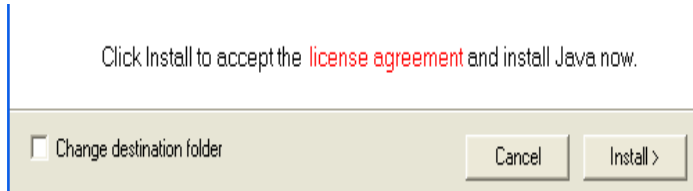

Download Java for Windows

Recommended Version 6 Update 22 (filesize: ~ 10 MB)

- c. Save File (Click Sava File)

d. Proses Download

e. Pop-Up license agreement (Click Install)

f. Download Proses

g. Proses Install