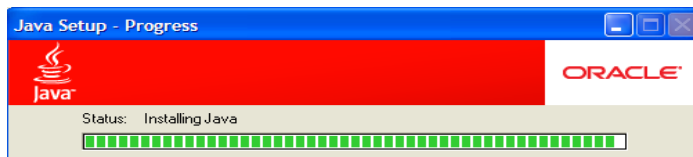

Download Java for Windows

Recommended Version 6 Update 22 (filesize: ~ 10 MB)

- c. Save File (Click Sava File)

d. Proses Download

e. Pop-Up license agreement (Click Install)

f. Download Proses

g. Proses Install