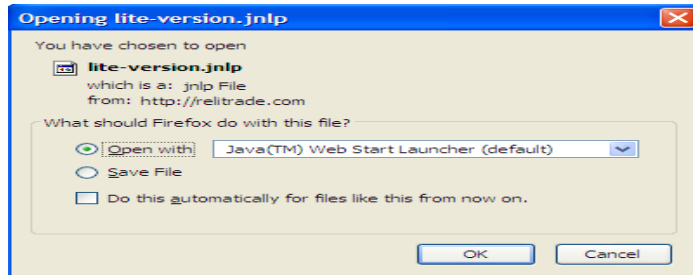

3. Click Run Online Trading Kemudian Click OK